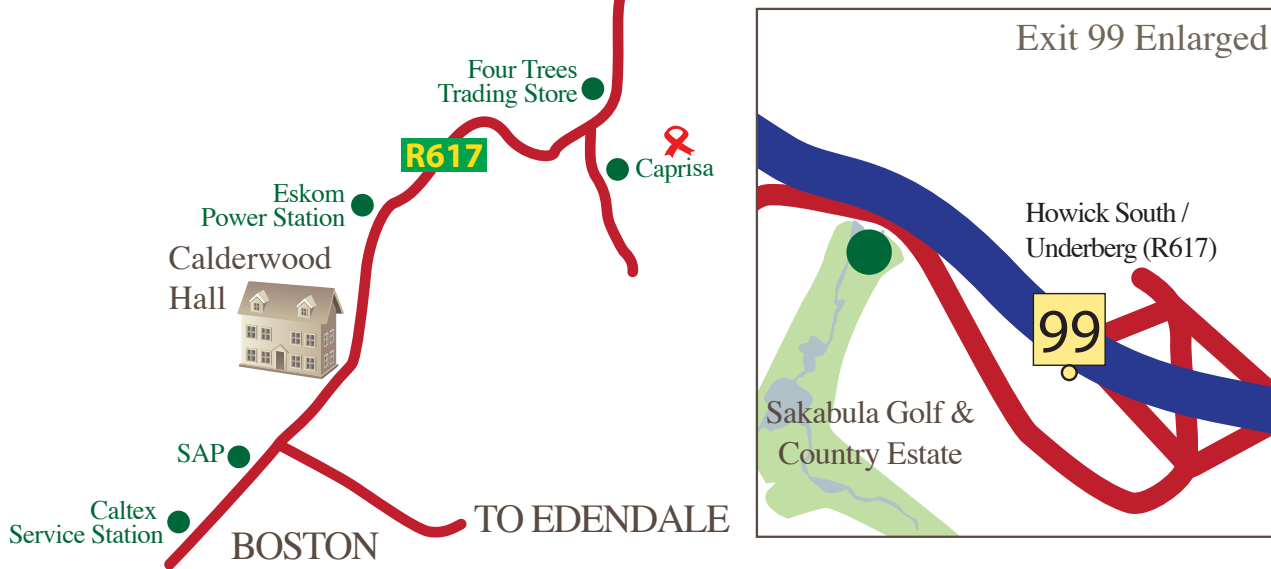

CW
CALDERWOOD HALL
 BOSTON-KZN MIDLANDS
Timeless Elegance

Tel: +27 (0)33 9971926
 GPS: 29°40'56.36"S
 30° 4'12.43"E

Calderwood Hall is 31 kms from Exit 99 off the N3 freeway on the R617 road.

TO JOHANNESBURG

TO PIETERMARITZBURG

Exit Key:

-  Exit 107: Howick North / Tweedie
-  Exit 103: Howick / Midmar
-  Exit 99: Howick South / Underberg (R617)
-  Exit 96: Cedara