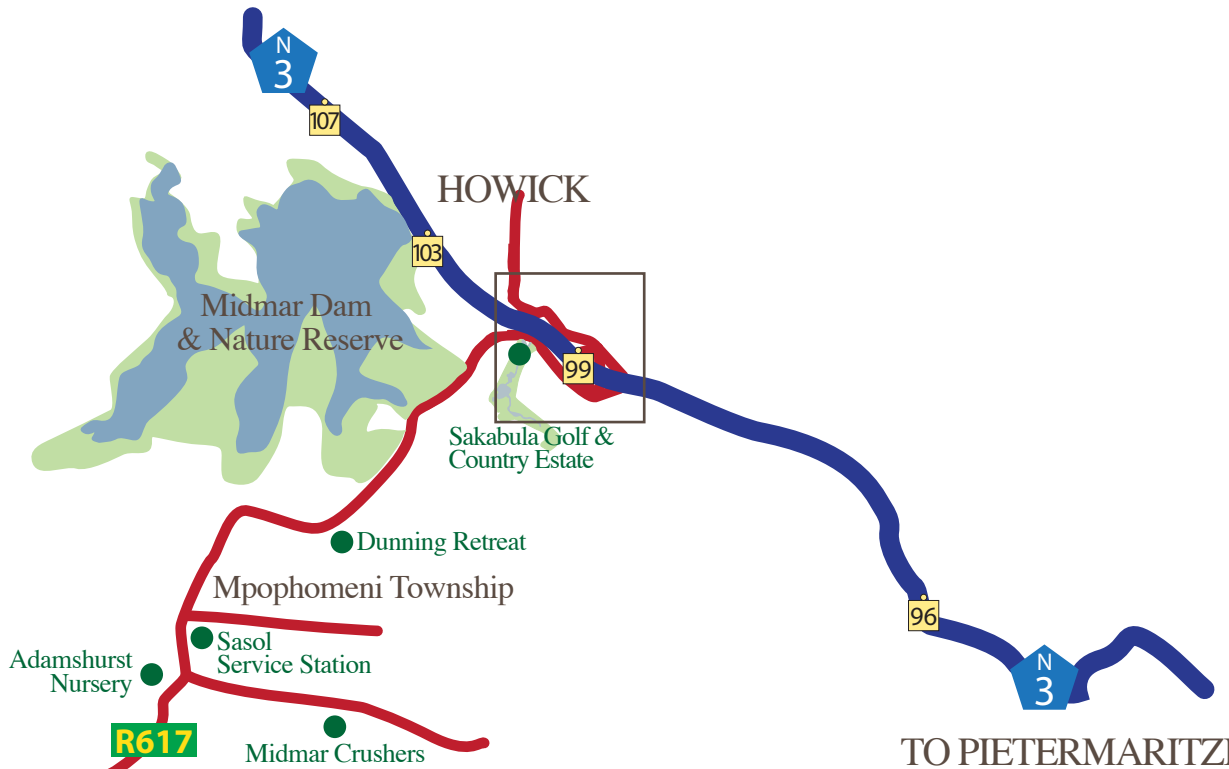

CW
CALDERWOOD HALL
 BOSTON-KZN MIDLANDS
Timeless Elegance

Tel: +27 (0)33 9971926
 GPS: 29°40'56.36"S
 30° 4'12.43"E

Calderwood Hall is 31 kms from Exit 99 off the N3 freeway on the R617 road.

TO JOHANNESBURG

TO PIETERMARITZBURG

Exit Key:

-  Exit 107: Howick North / Tweedie
-  Exit 103: Howick / Midmar
-  Exit 99: Howick South / Underberg (R617)
-  Exit 96: Cedara