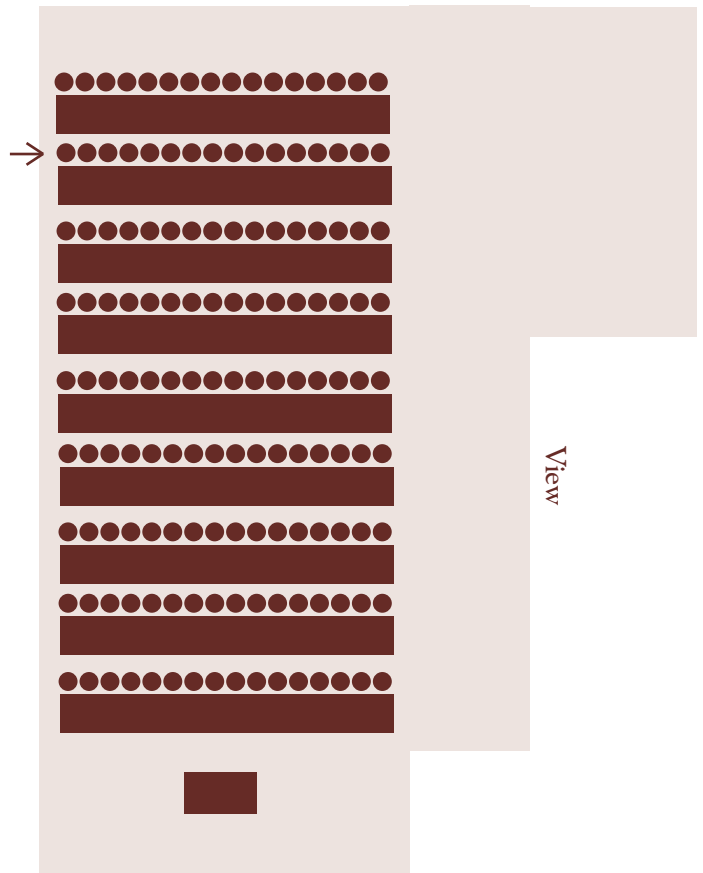

Conference Layouts for Our Jardine Centre

Classroom: 120 People

Classroom: 135 People

Round Tables: 160 People

Cinema Style: 190 People

Banquet: 186 People

Banquet: 156 People

Boardroom: 46 People

Boardroom: 44 People

U-shape: 60 People

U-shape: 72 People

Double U-shape: 108 People

FOR OFFICE USE ONLY

Cinema Style: 380 People

Cinema Style: 324 People