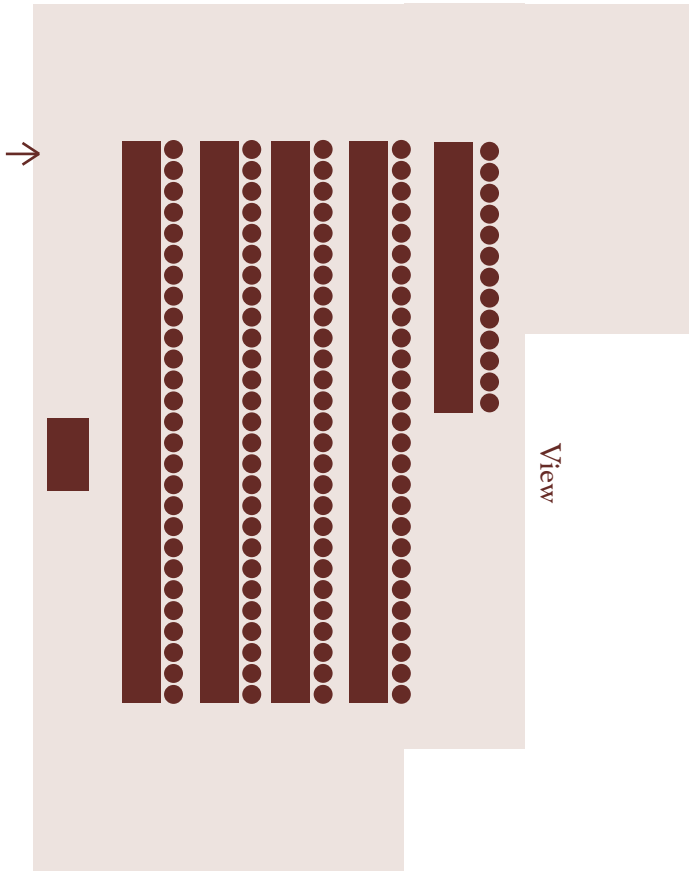

Conference Layouts for Our Jardine Centre

Classroom: 120 People

Classroom: 135 People

Round Tables: 160 People

Cinema Style: 190 People

Banquet: 186 People

Banquet: 156 People

Boardroom: 46 People

Boardroom: 44 People

U-shape: 60 People

U-shape: 72 People

Double U-shape: 108 People

FOR OFFICE USE ONLY

Cinema Style: 380 People

Cinema Style: 324 People