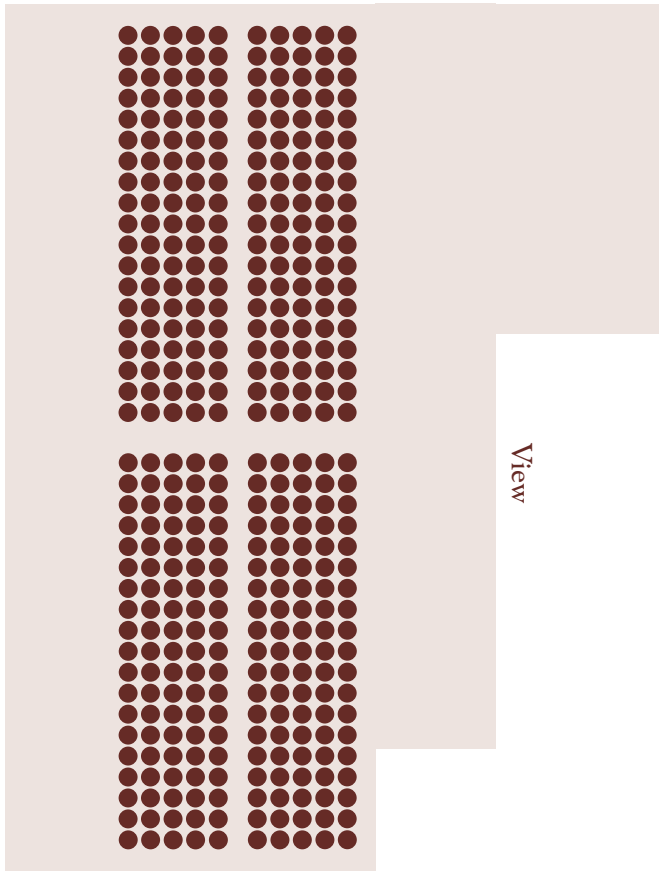

Conference Layouts for Our Jardine Centre

Classroom: 120 People

Classroom: 135 People

Round Tables: 160 People

Cinema Style: 190 People

Banquet: 186 People

Banquet: 156 People

Boardroom: 46 People

Boardroom: 44 People

U-shape: 60 People

U-shape: 72 People

Double U-shape: 108 People

FOR OFFICE USE ONLY

Cinema Style: 380 People

Cinema Style: 324 People