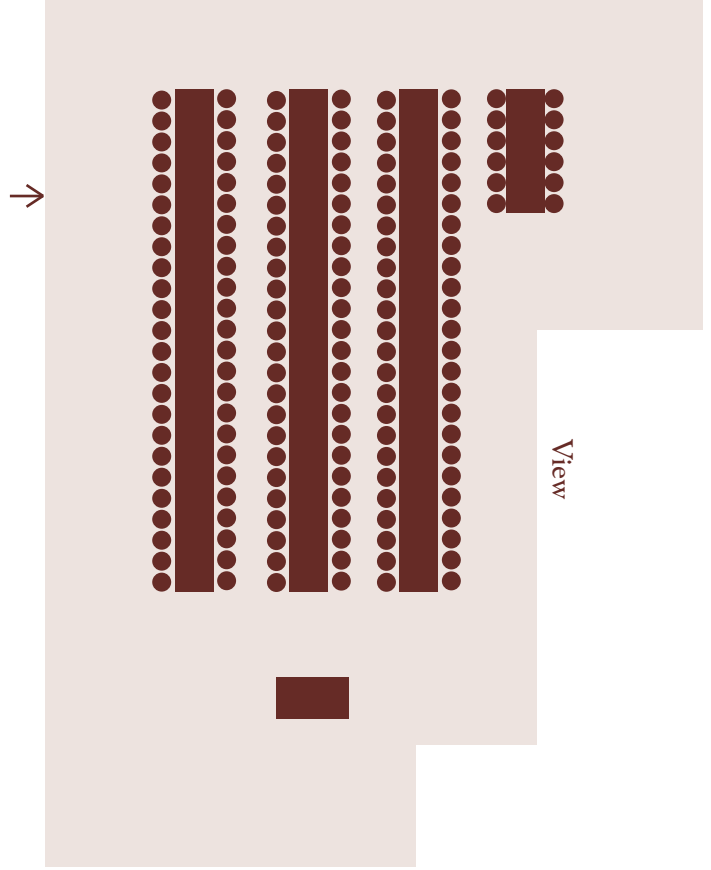

Conference Layouts for Our Jardine Centre

Classroom: 120 People

Classroom: 135 People

Round Tables: 160 People

Cinema Style: 190 People

Banquet: 186 People

Banquet: 156 People

Boardroom: 46 People

Boardroom: 44 People

U-shape: 60 People

U-shape: 72 People

Double U-shape: 108 People

FOR OFFICE USE ONLY

Cinema Style: 380 People

Cinema Style: 324 People