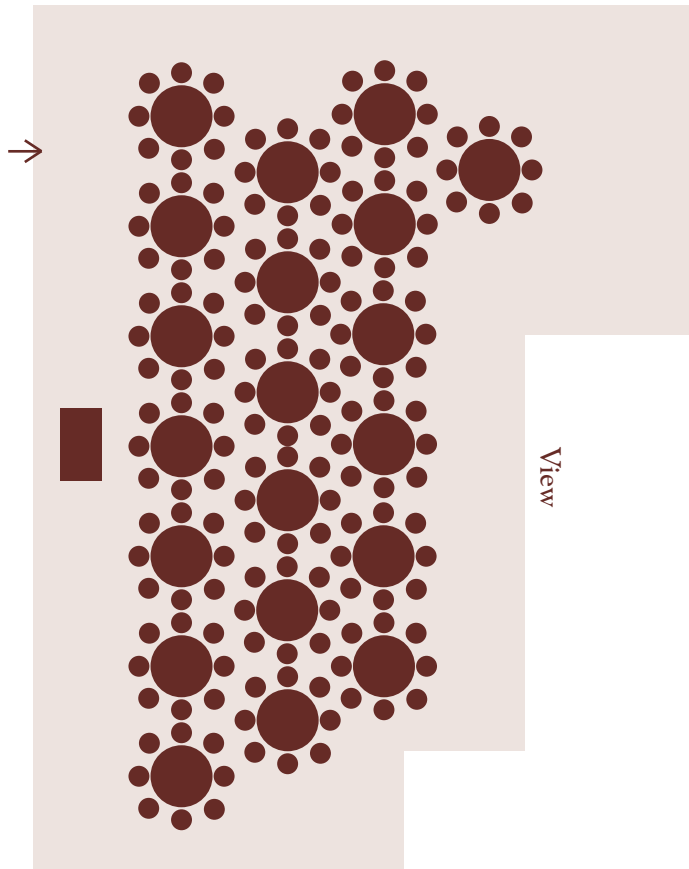

Conference Layouts for Our Jardine Centre

Classroom: 120 People

Classroom: 135 People

Round Tables: 160 People

Cinema Style: 190 People

Banquet: 186 People

Banquet: 156 People

Boardroom: 46 People

Boardroom: 44 People

U-shape: 60 People

U-shape: 72 People

Double U-shape: 108 People

FOR OFFICE USE ONLY

Cinema Style: 380 People

Cinema Style: 324 People