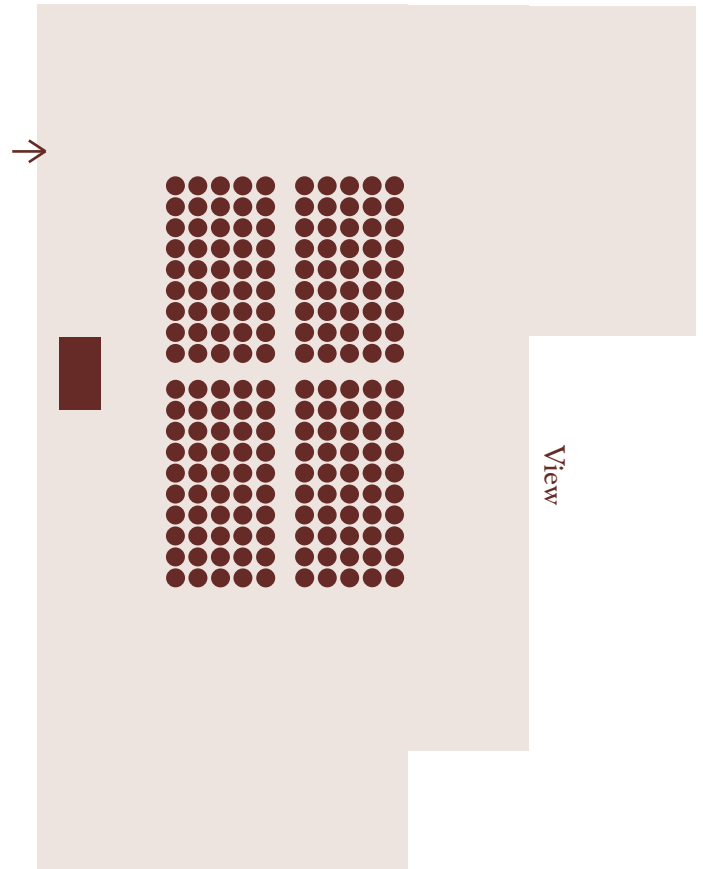

Conference Layouts for Our Jardine Centre

Classroom: 120 People

Classroom: 135 People

Round Tables: 160 People

Cinema Style: 190 People

Banquet: 186 People

Banquet: 156 People

Boardroom: 46 People

Boardroom: 44 People

U-shape: 60 People

U-shape: 72 People

Double U-shape: 108 People

FOR OFFICE USE ONLY

Cinema Style: 380 People

Cinema Style: 324 People