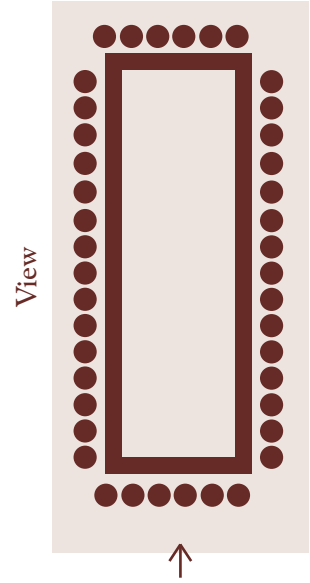

Conference Layouts for Our Pavilion

School Room: 42 People

U Shape: 36 People

Square: 42 People

Cinema Shape: 136 People

Double U: 45 People

Double Row: 72 People

Trestle Tables: 96 People

Round Tables: 80 People

 Presentation Area

 Entrance

CALDERWOOD HALL
 BOSTON-KZN MIDLANDS
Timeless Elegance