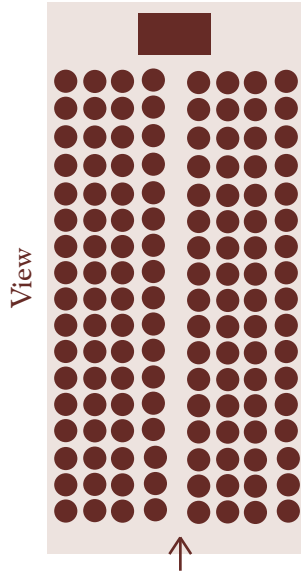

Conference Layouts for Our Pavilion

School Room: 42 People

U Shape: 36 People

Square: 42 People

Cinema Shape: 136 People

Double U: 45 People

Double Row: 72 People

Trestle Tables: 96 People

Round Tables: 80 People

 Presentation Area

 Entrance

CALDERWOOD HALL
 BOSTON-KZN MIDLANDS
Timeless Elegance